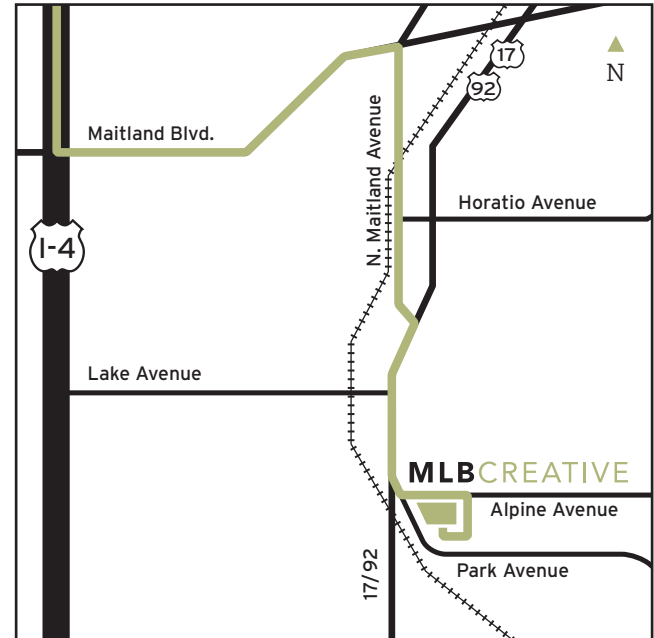

# MLBCREATIVE

407-645-4652  
1778 North Park Avenue, Suite 100  
Maitland, FL 32751

MLB Creative is located on the corner of Park Avenue and Alpine Drive, just off of 17/92.

## From I-4 Westbound

- Follow I-4 West to Exit #90, Maitland Boulevard (SR 414)
- Left onto Maitland Boulevard. Travel one mile
- Right onto North Maitland Avenue. Follow ½ mile
- Right on US-17/92 (Orlando Avenue). Follow ¼ mile
- Veer left to Park Avenue ramp
- First left after stoplight onto Alpine Drive
- Immediate right into parking lot, continue around to front of building.

## Westbound

## From I-4 Eastbound

- I-4 East to Exit #88, Lee Road/SR 423 East
- Right onto Lee Road. Travel one mile
- Left onto US-17/92 (Orlando Avenue). Follow ¼ mile
- Go under the railroad bridge, pass Park Avenue, make a U-turn at the first street on your left (Circle Drive)
- Stay in far left lane and veer left to Park Avenue ramp
- First left after stoplight onto Alpine Drive
- Immediate right into parking lot, continue around to front of building.