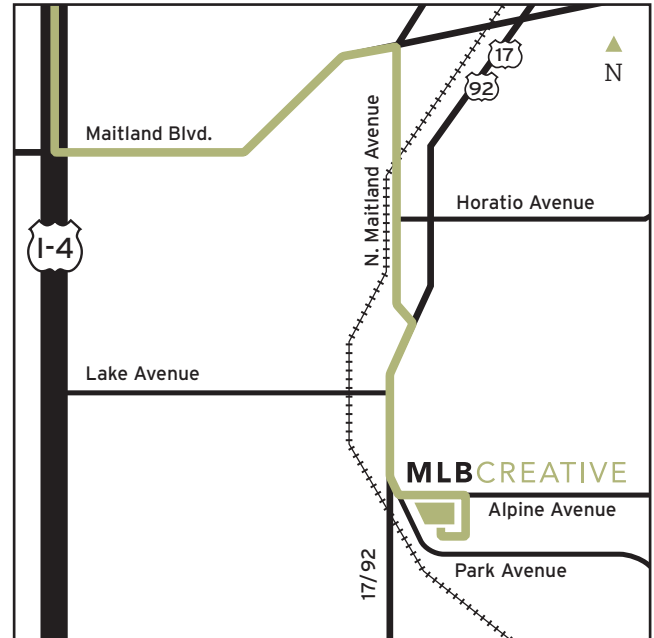

MLBCREATIVE

407-645-4652
1778 North Park Avenue, Suite 100
Maitland, FL 32751

MLB Creative is located on the corner of Park Avenue and Alpine Drive, just off of 17/92.

From I-4 Westbound

- Follow I-4 West to Exit #90, Maitland Boulevard (SR 414)
- Left onto Maitland Boulevard. Travel one mile
- Right onto North Maitland Avenue. Follow ½ mile
- Right on US-17/92 (Orlando Avenue). Follow ¼ mile
- Veer left to Park Avenue ramp
- First left after stoplight onto Alpine Drive
- Immediate right into parking lot, continue around to front of building.

Westbound

From I-4 Eastbound

- I-4 East to Exit #88, Lee Road/SR 423 East
- Right onto Lee Road. Travel one mile
- Left onto US-17/92 (Orlando Avenue). Follow ¼ mile
- Go under the railroad bridge, pass Park Avenue, make a U-turn at the first street on your left (Circle Drive)
- Stay in far left lane and veer left to Park Avenue ramp
- First left after stoplight onto Alpine Drive
- Immediate right into parking lot, continue around to front of building.

Eastbound